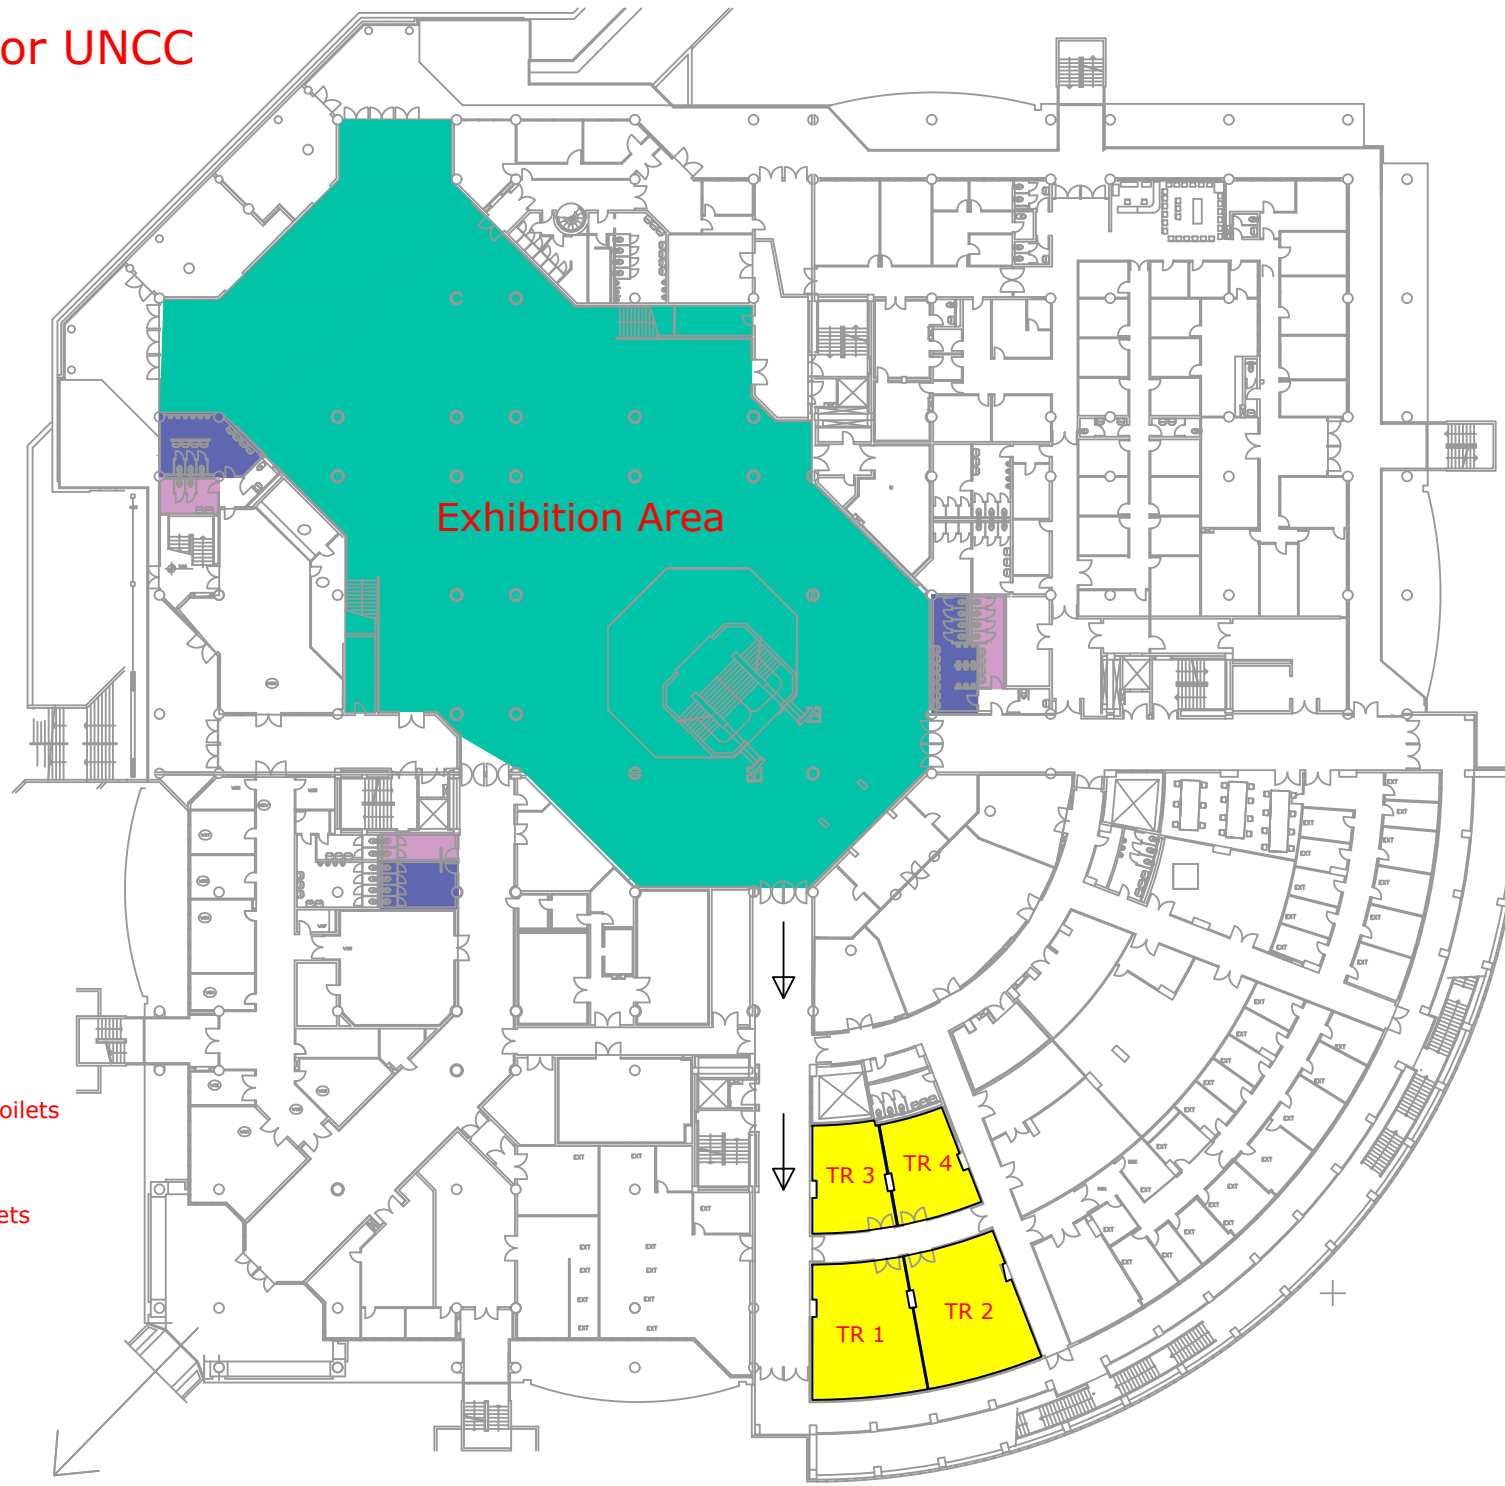

Ground floor UNCC

-  Female toilets
-  Male toilets